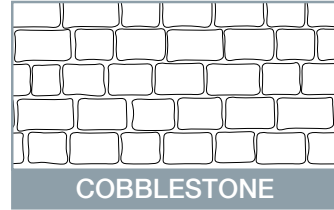

With its grouted and rustic surface, the Stencil Pave finish provides a flat and sure footing for pedestrian and vehicular traffic.

Colour longevity is also assured due to the tough UV resistant pigments and resins that are used in the products.

With the assistance of your applicator, choose the colours and designs that will beautify and enhance your outdoor environment and enjoy the elegance of Stencil Pave.

Choose from the following colours

CCS SANDSTONE

CCS TERRACOTTA

CCS CHARCOAL

CCS BLACK

IN STOCK

Stencil Width 950mm

Brick Size 103x195mm
Stencil Width 925mm

Brick Size 187x140mm (Av.)
Stencil Width 950mm

Tile Size 270x270mm
Stencil Width 860mm