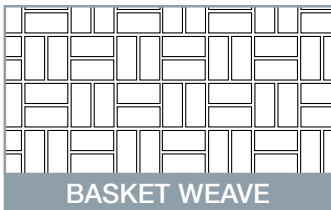

Stencil Width 275mm

Brick Size 91x196mm
Stencil Width 224mm

Brick Size 113x196mm
Stencil Width 224mm

Tile Size 105x230mm
Stencil Width 120mm

MADE TO ORDER

Brick Size 92x198mm
Stencil Width 850mm

Brick Size 140x220mm
Stencil Width 935mm