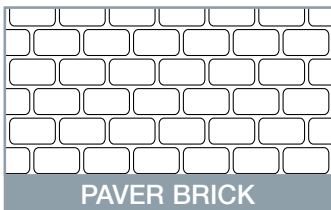

Brick Size 120x226mm
Stencil Width 950mm