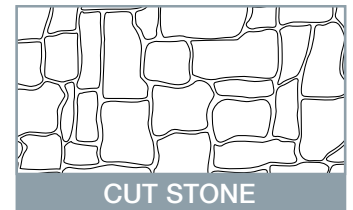

Brick Size 200x120mm (Av.)
Stencil Width 950mm