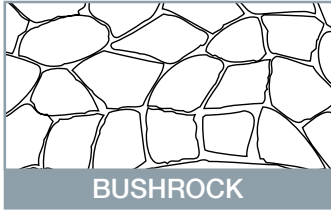

IN STOCK

Stencil Width 950mm