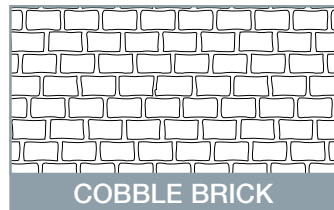

With its grouted and rustic surface, the Stencil Pave finish provides a flat and sure footing for pedestrian and vehicular traffic.

Colour longevity is also assured due to the tough UV resistant pigments and resins that are used in the products.

Stencil Width 275mm

Brick Size 91x196mm
Stencil Width 224mm

Brick Size 113x196mm
Stencil Width 224mm

Tile Size 105x230mm
Stencil Width 120mm

MADE TO ORDER

Brick Size 92x198mm
Stencil Width 850mm

Brick Size 140x220mm
Stencil Width 935mm