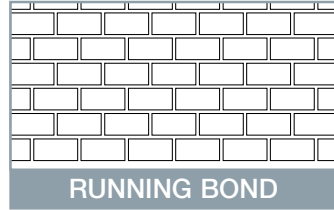

CCS TERRACOTTA

CCS CHARCOAL

CCS BLACK

IN STOCK

Stencil Width 950mm

Brick Size 103x195mm
Stencil Width 925mm

Brick Size 187x140mm (Av.)
Stencil Width 950mm

Tile Size 270x270mm
Stencil Width 860mm