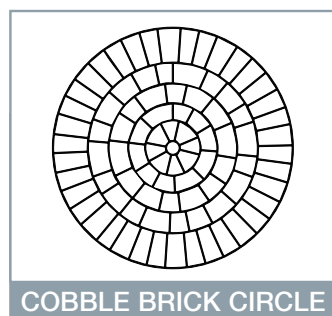

Tile Size 225x225mm
Stencil Width 970mm

Brick Size 200x120mm (Av.)
Stencil Width 950mm

Brick Size 120x226mm
Stencil Width 950mm

Stencil Width 750mm

Paver Size 400x210mm
Stencil Width 965mm

Brick Size 197x155mm (Av.)
Stencil Width 930mm

Brick Size 89x191mm
Stencil Width 935mm

Large Tile 640x400mm
Stencil Width 840mm

0.9, 1.6, 2.2m

0.9, 1.6m

0.9, 1.6m