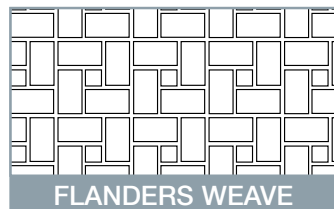

Tile Size 225x225mm
Stencil Width 970mm

Brick Size 200x120mm (Av.)
Stencil Width 950mm

Brick Size 120x226mm
Stencil Width 950mm

Stencil Width 750mm

Paver Size 400x210mm
Stencil Width 965mm

Brick Size 197x155mm (Av.)
Stencil Width 930mm